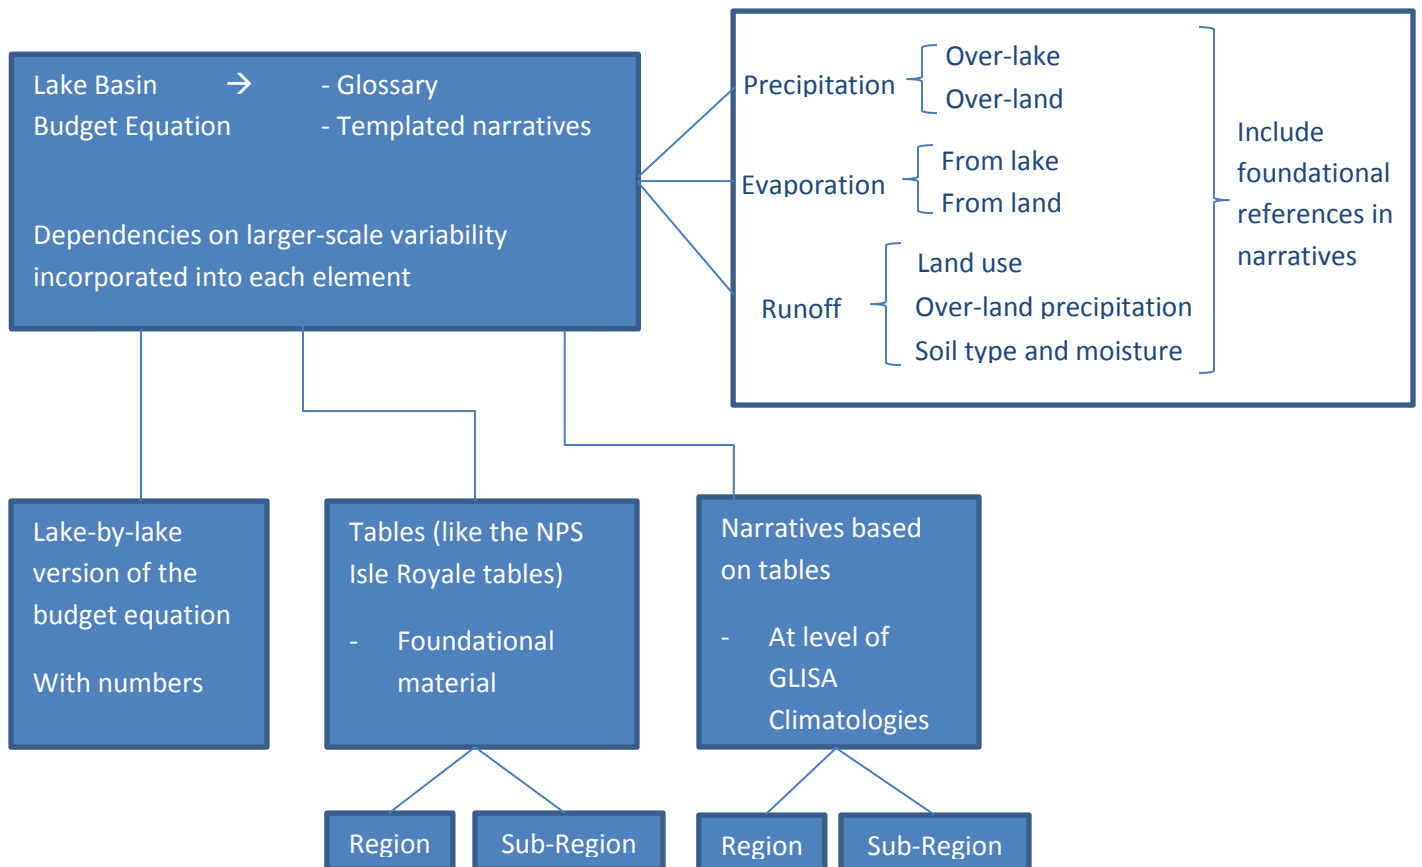

Updated Project Outline

Overarching Statement

- Lake Basin POV
- But each lake is different, does not behave coherently – includes management decisions

State of the Knowledge Matrix

- Evaluate the knowledge about each element
- Expert opinions on some issues that are unsettled